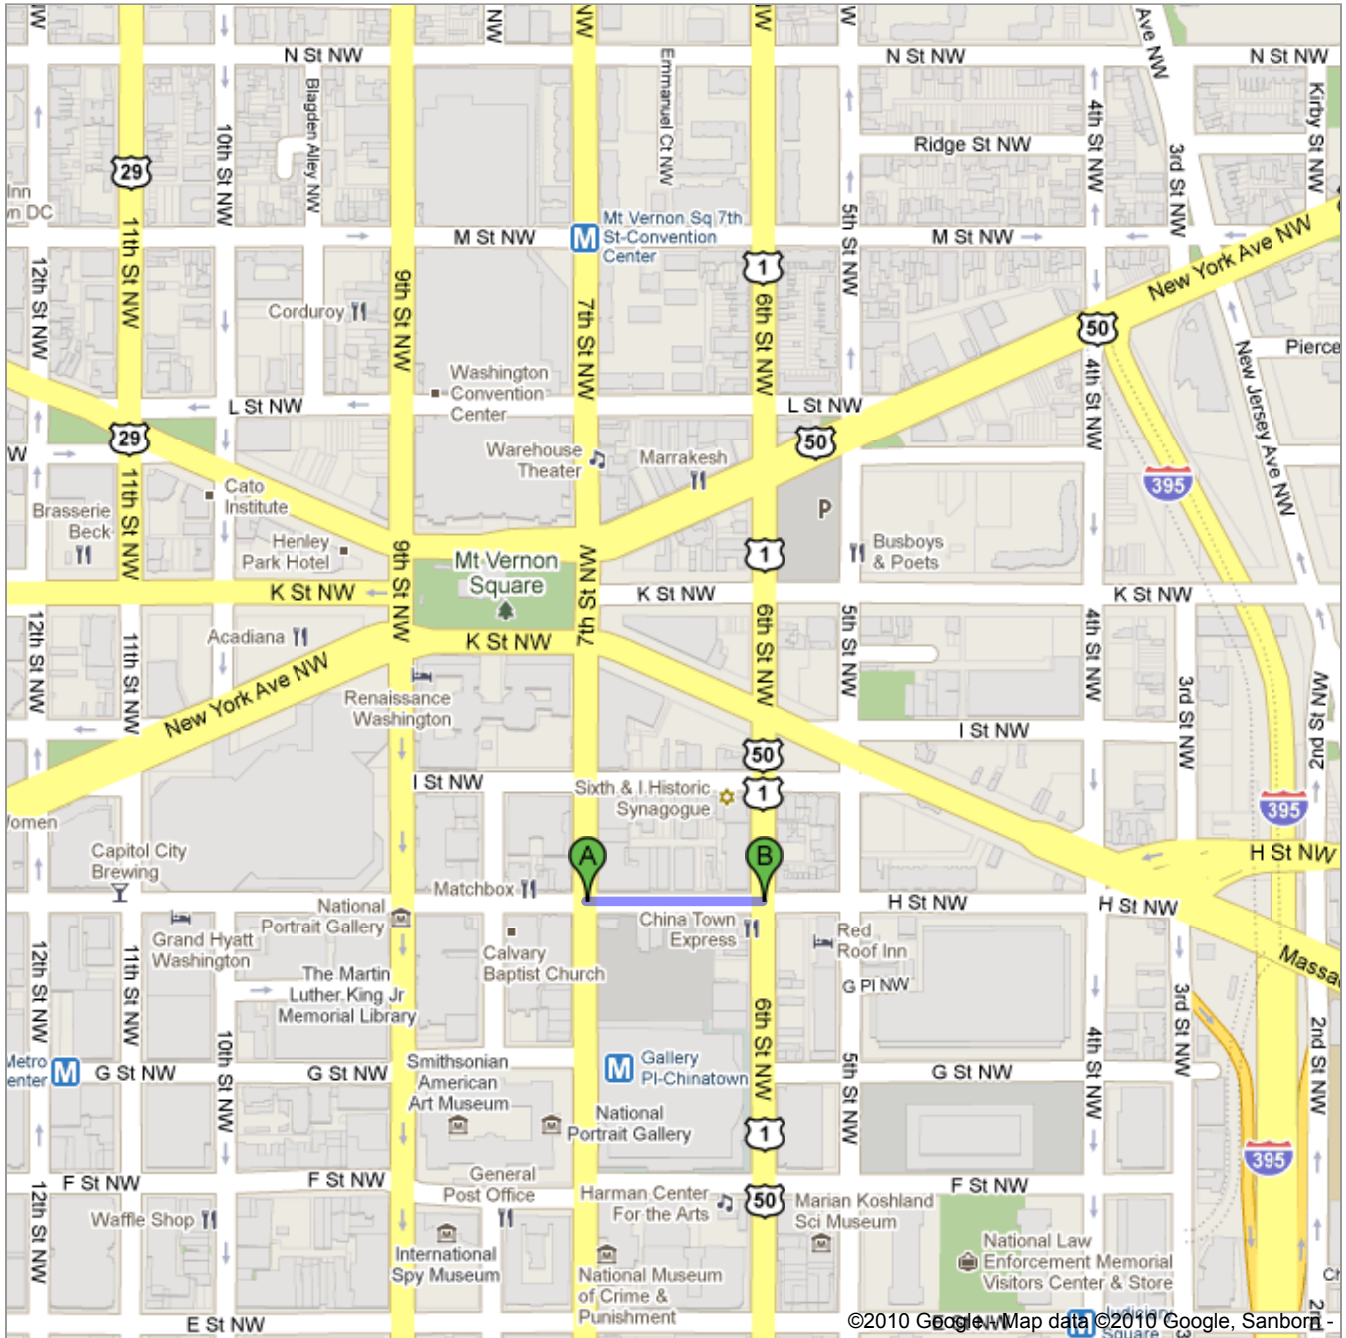

Save trees. Go green!

Download Google Maps on your phone at google.com/gmm

Walking directions are in beta.

Use caution – This route may be missing sidewalks or pedestrian paths.

7th St NW & H St NW, Washington D.C., DC 20001

-
1. Head **east** on **H St NW** toward **6th St NW**
About 2 mins

go 0.1 mi
total 0.1 mi

H St NW

These directions are for planning purposes only. You may find that construction projects, traffic, weather, or other events may cause conditions to differ from the map results, and you should plan your route accordingly. You must obey all signs or notices regarding your route.

Map data ©2010 Google, Sanborn

Directions weren't right? Please find your route on maps.google.com and click "Report a problem" at the bottom left.